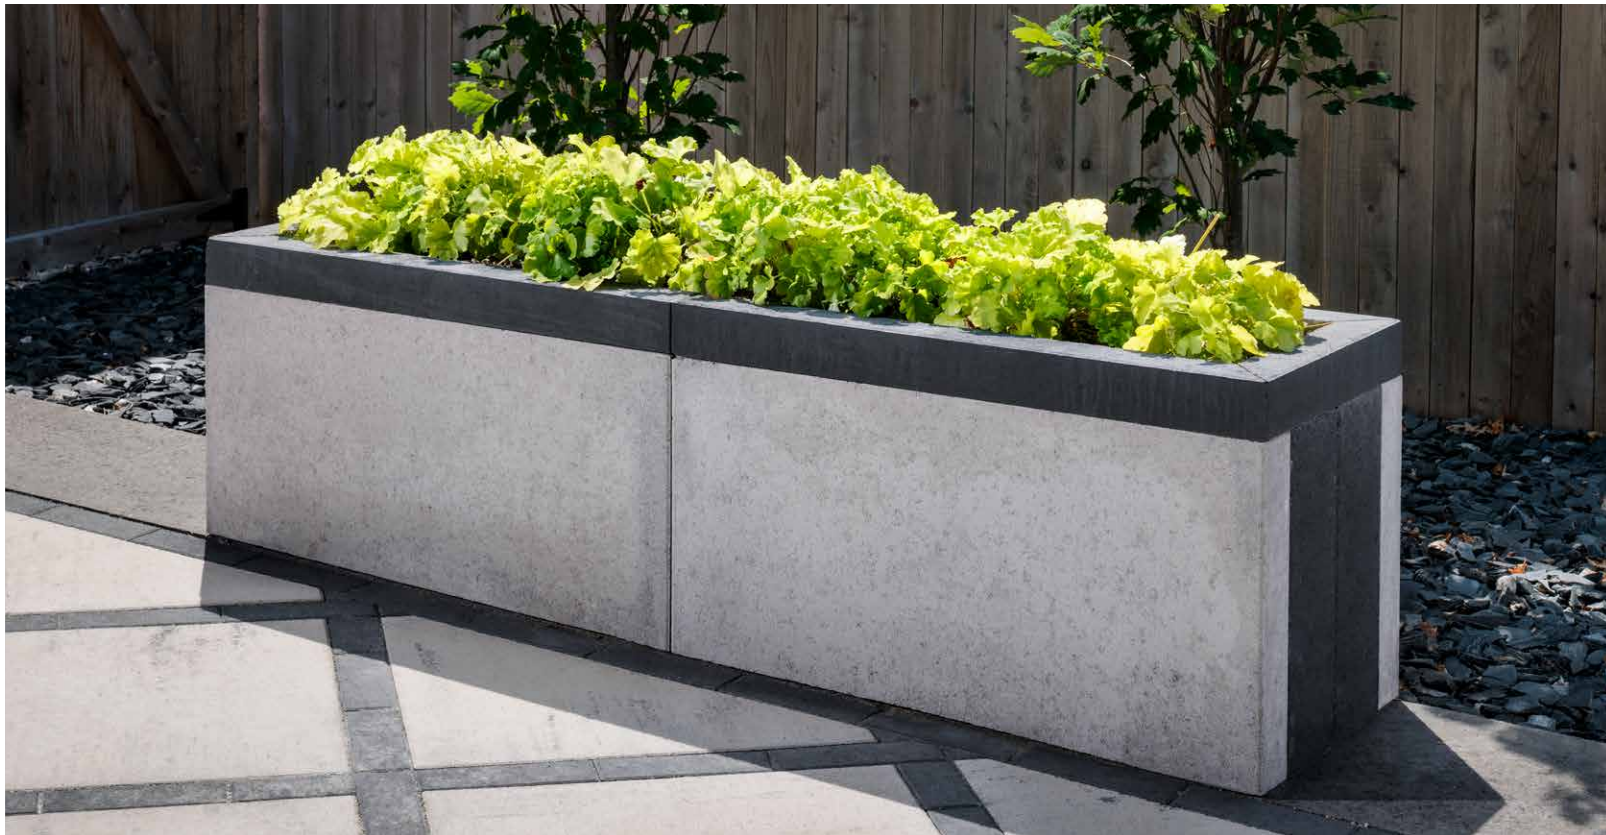

FEATURED AT
HGTV
DREAM HOME
PROUD SPONSOR 2024

Belgard.com/HGTVdreamhome

ARTFORMS™

MODULAR PANEL SYSTEM

Scan for
product
information

6 x 36

18 x 36

One size per pallet