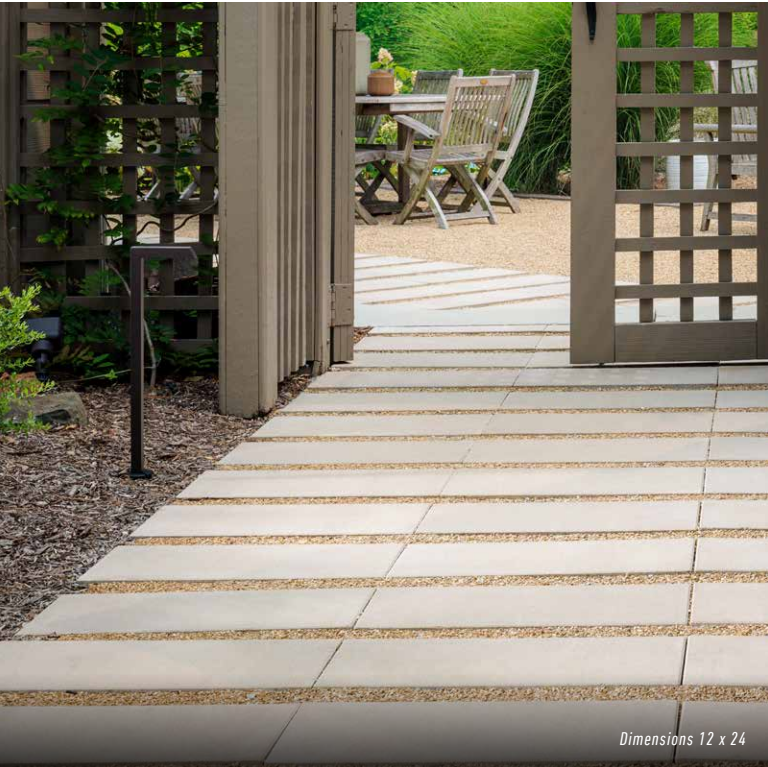

DIMENSIONS™ SLAB

Scan for product information

SLAB / 60MM

Dimensions 12 x 24