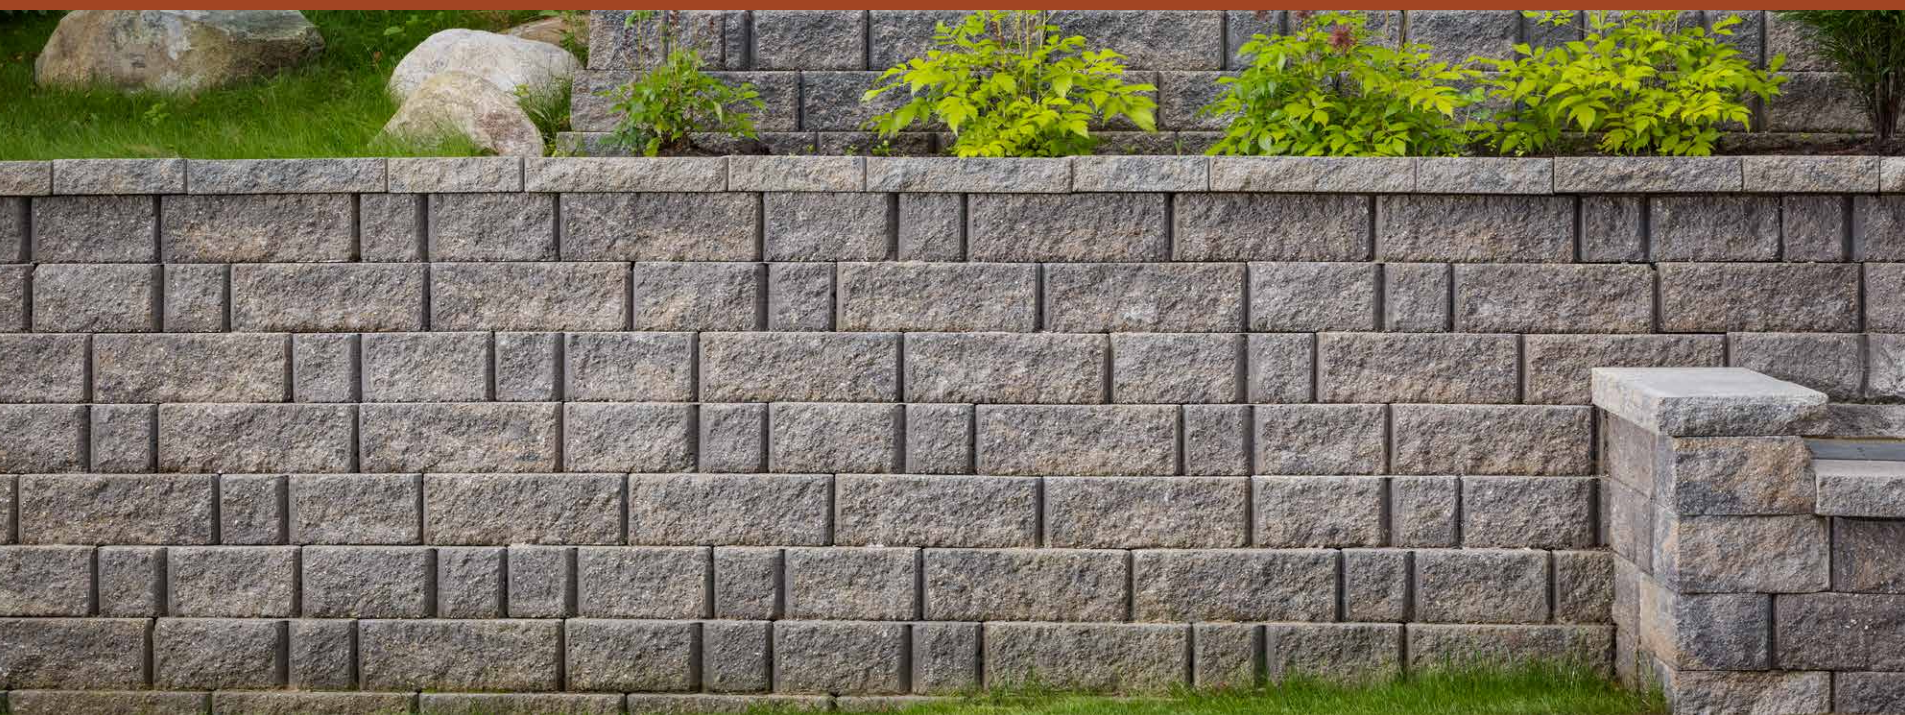

DIAMOND® 9D

Scan for
product
information

RETAINING WALL

COTSWOLD MIST