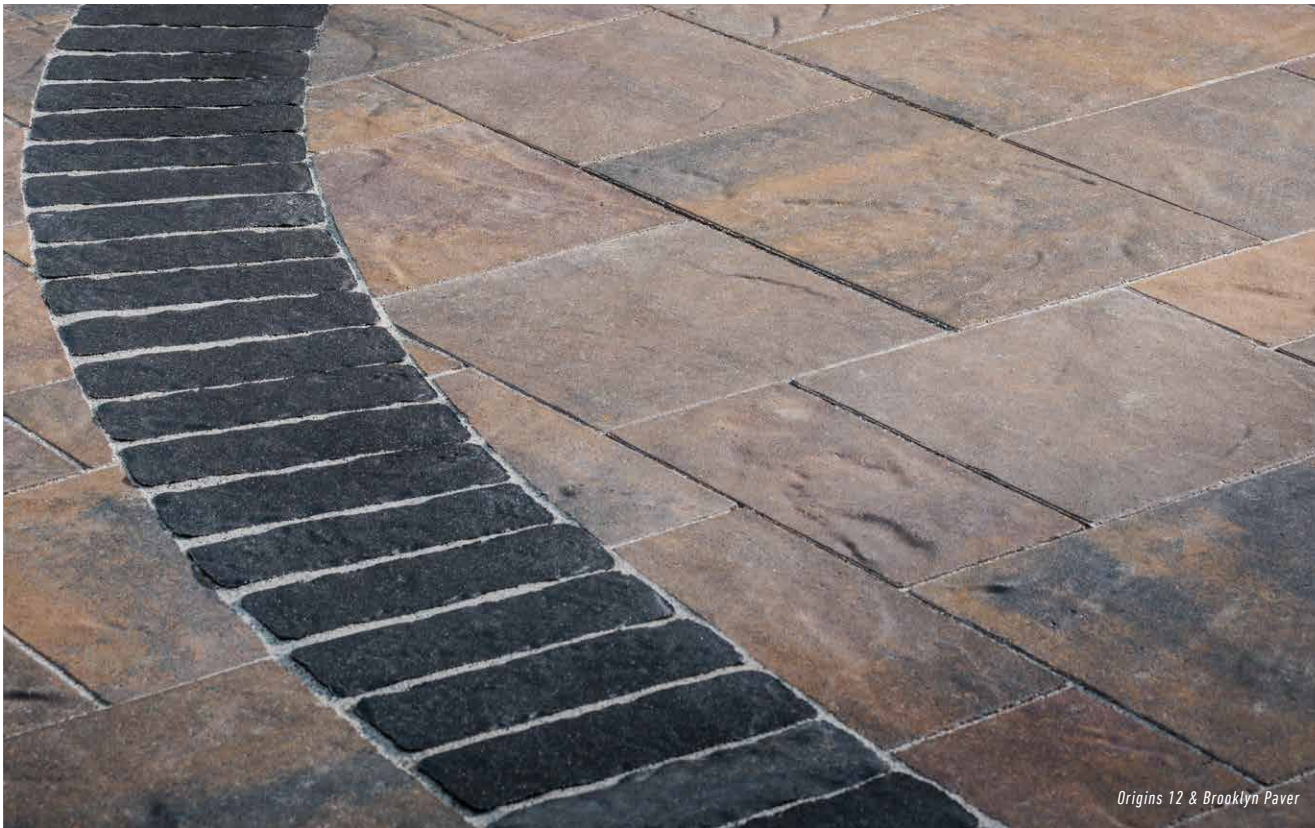

NEWPORT GRAY

*Swatch represents product color only,
not surface texture, dimension and/or shape*

ORIGINS™

Scan for product information

3-PIECE SYSTEM / 60MM

- Origins 6
 - 3 x 6
 - 6 x 6
 - 6 x 9
- Origins 12
 - 6 x 12
 - 12 x 12
 - 12 x 18
- Origins 18
 - 9 x 18
 - 18 x 18
 - 18 x 27