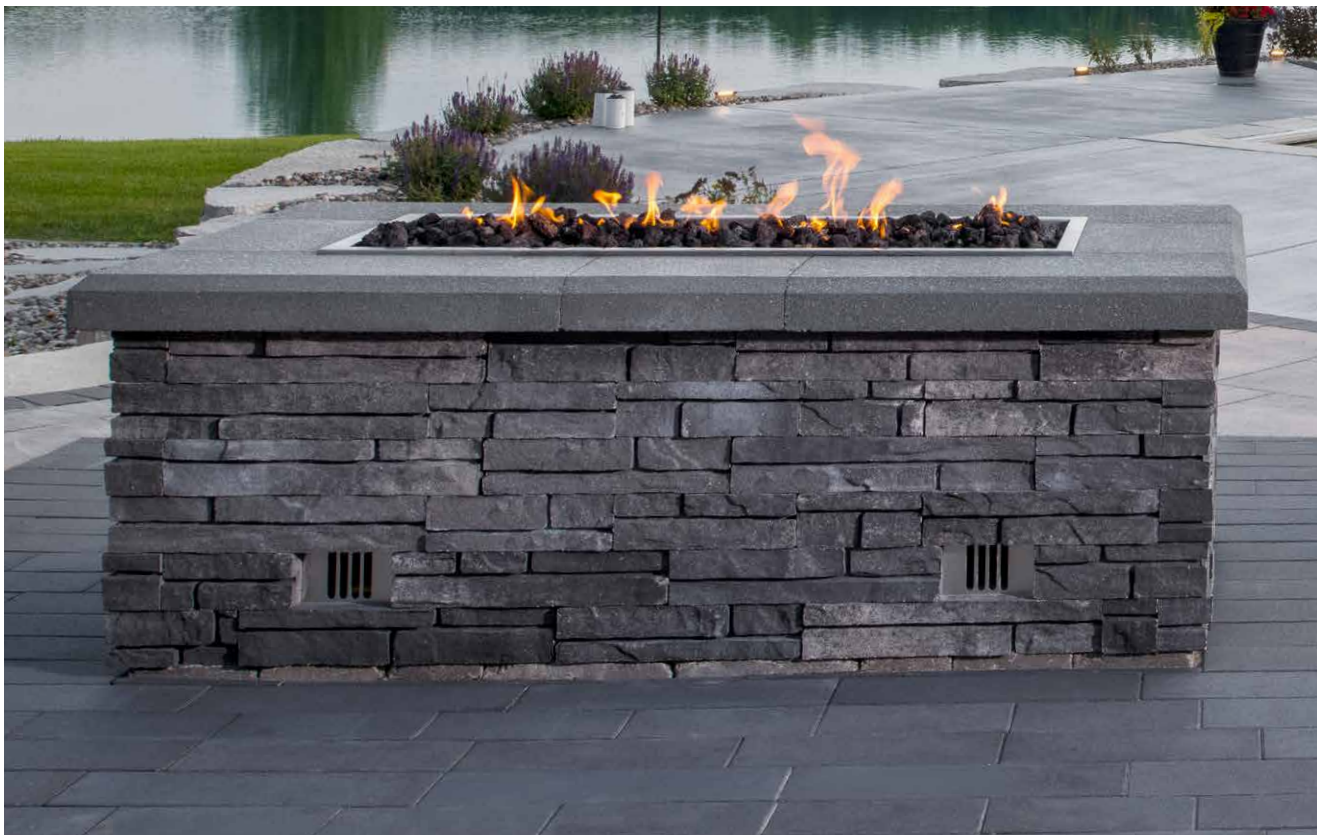

BORDEAUX™ SERIES

Scan for
product
information

GRILL & FIRE FEATURES

SIENNA / BUFF