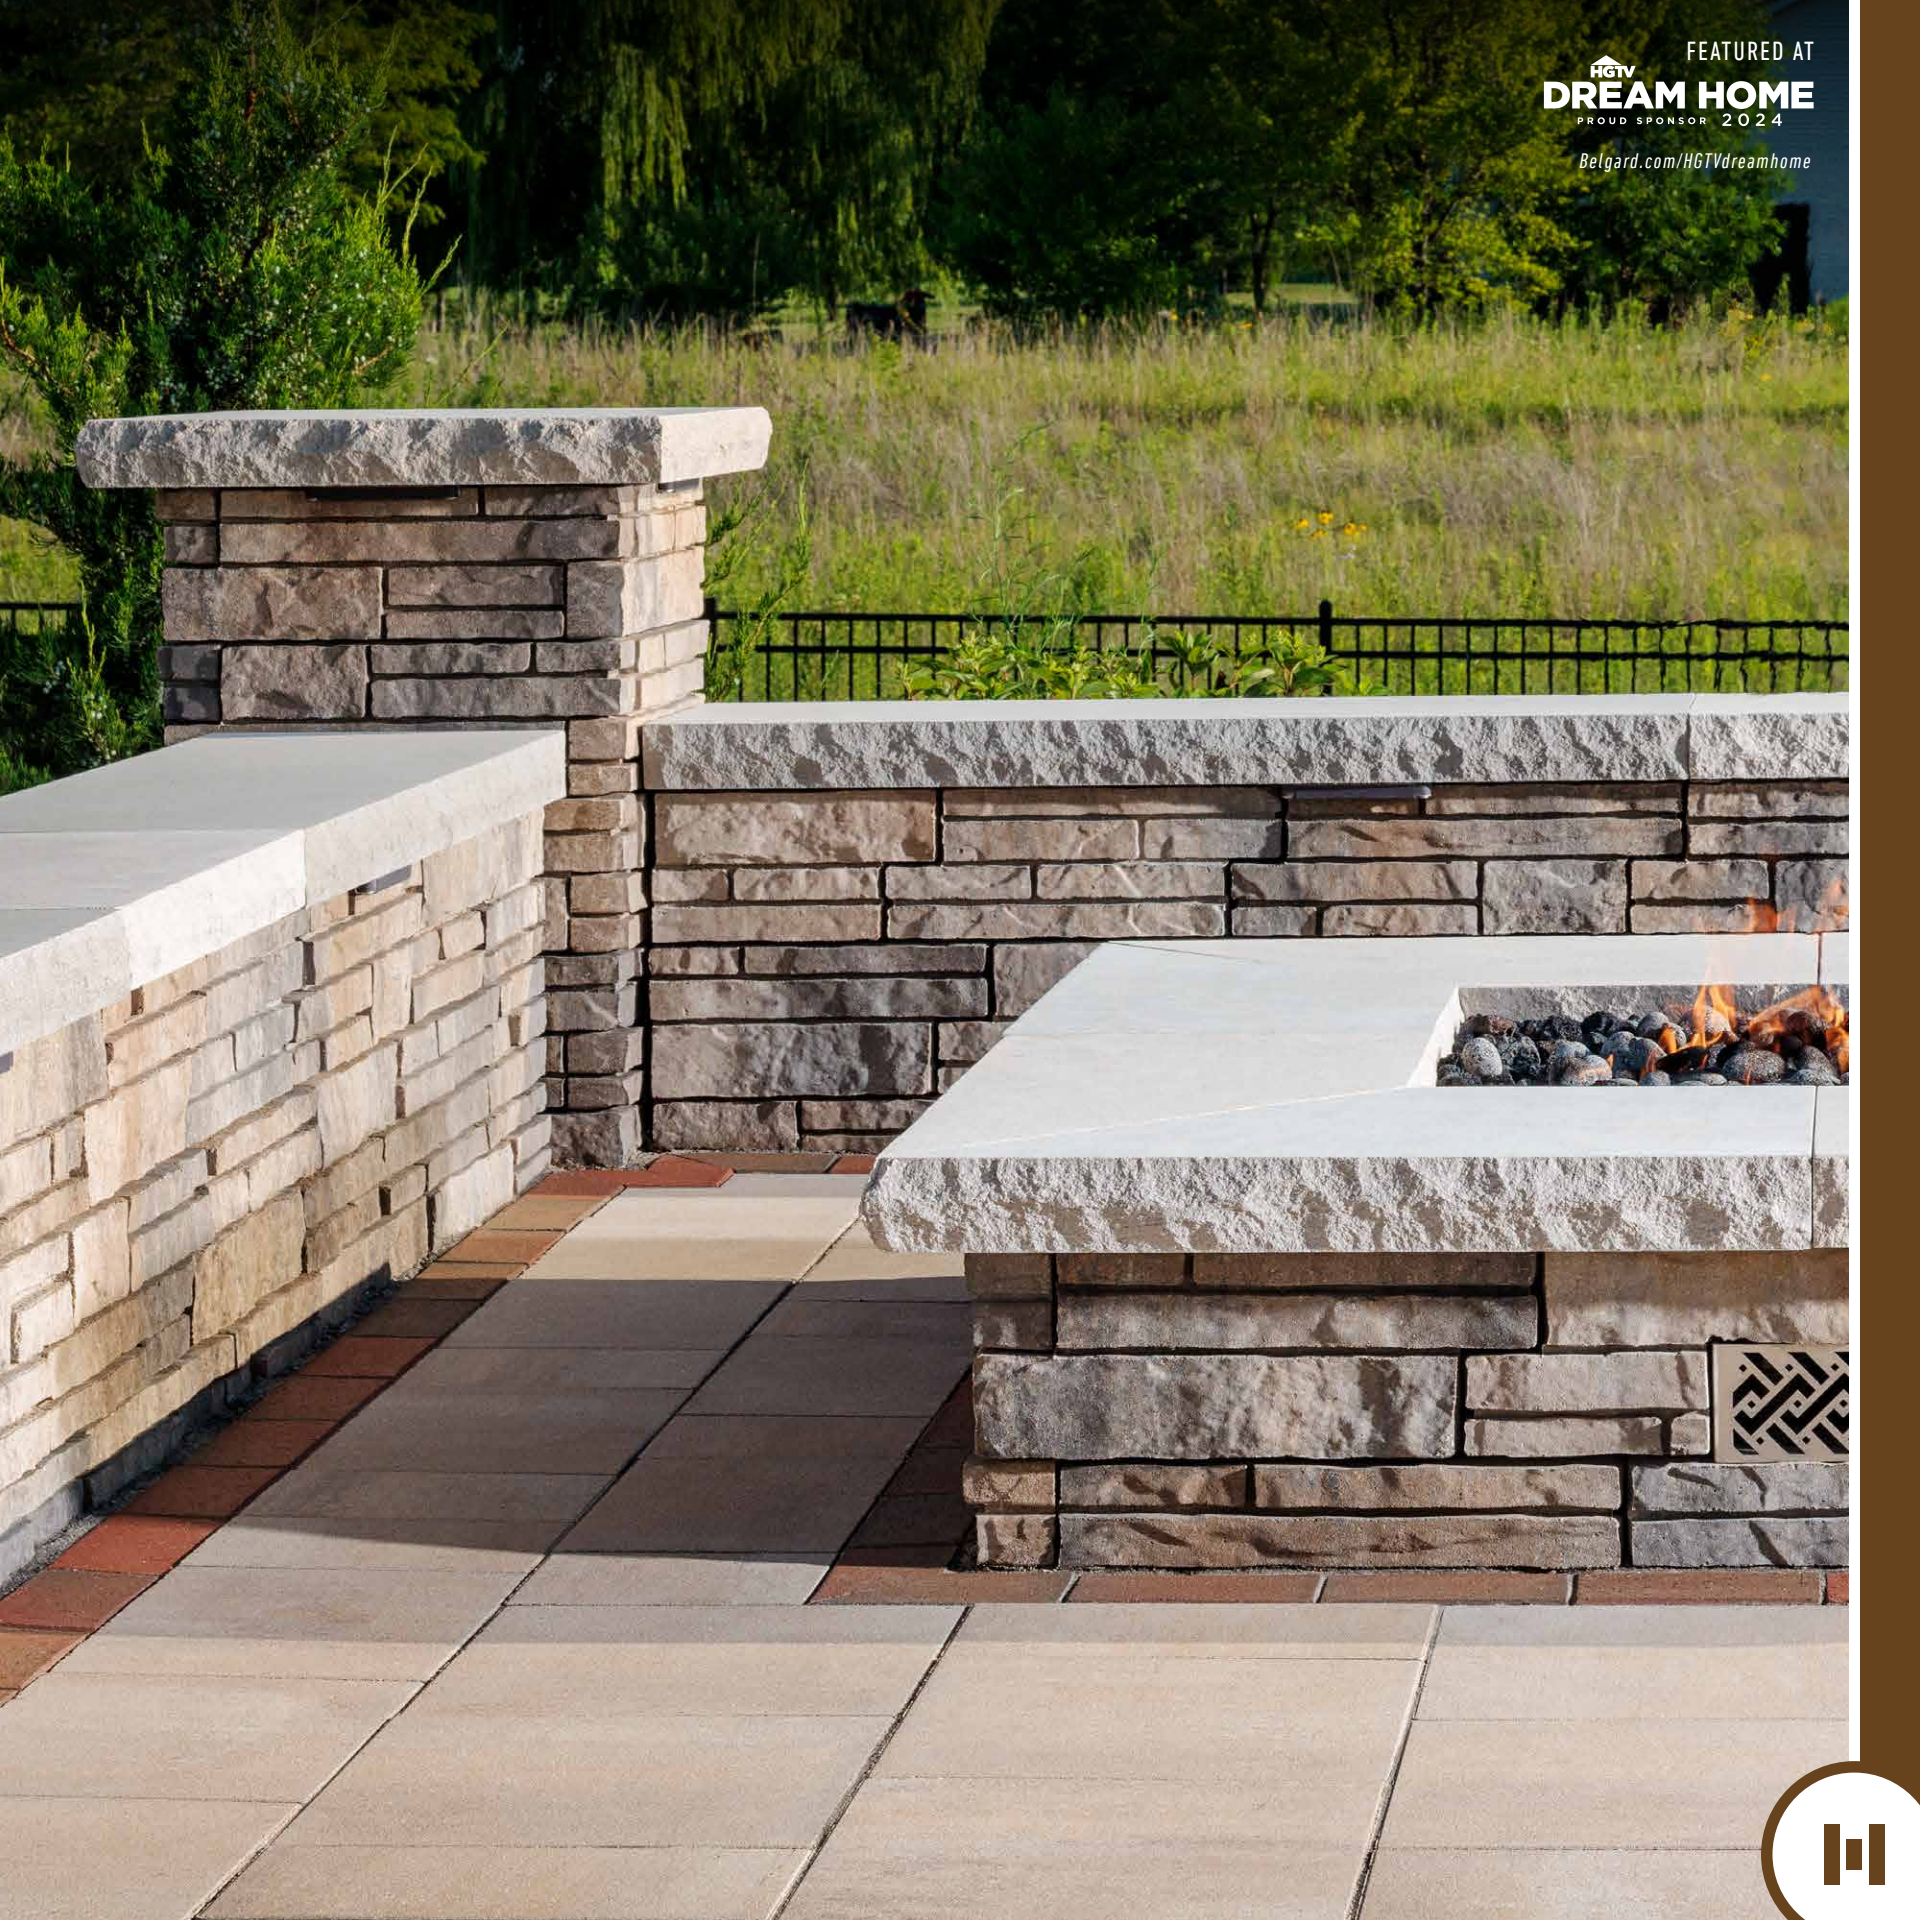

FEATURED AT
HGTV
DREAM HOME
PROUD SPONSOR 2024

Belgard.com/HGTVdreamhome