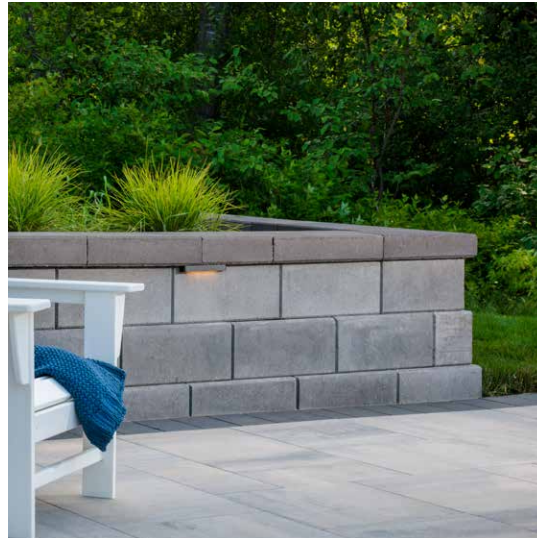

DIAMOND PRO® SMOOTH FACE | PG 68

MODERN PATH LIGHT | PG 112
[Beldgard.com/Lighting](http://Belgard.com/Lighting)

ARTFORMS™ | PG 92
ELEMENTS™ GRILL & DOORS | PG 112

RDI® ELEVATION™ CABLE RAILING | PG 115

MOISTURESHIELD® MERIDIAN™
COMPOSITE DECKING | PG 114