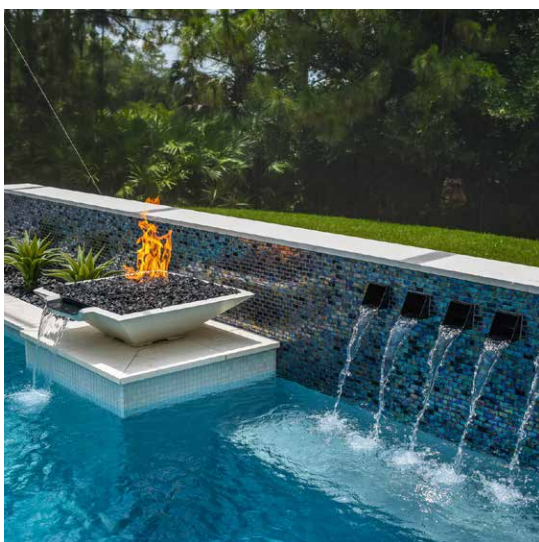

NOBLE PILLAR LIGHT | PG 112
[Beldgard.com/Lighting](http://Belgard.com/Lighting)

PEBBLETEC® POOL FINISHES & FEATURES | PG 116

BARRETTE OUTDOOR LIVING® HORIZONTAL PRIVACY VINYL FENCING WITH DECORATIVE SCREEN PANEL TOP | PG 115