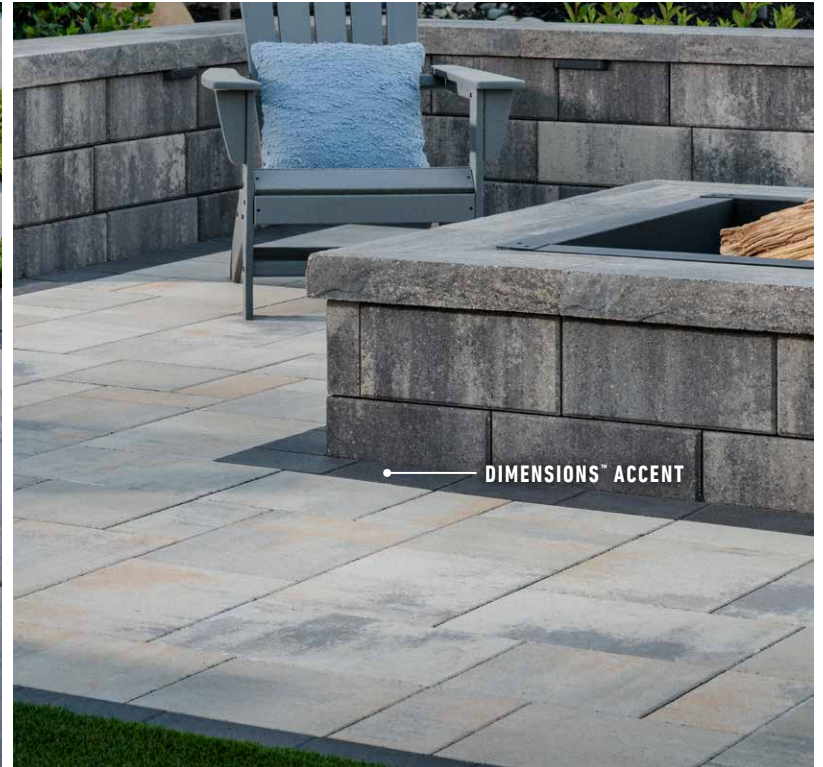

DIMENSIONS™ ACCENT

FEATURED AT
HGTV DREAM HOME
PROUD SPONSOR 2023

Belgard.com/HGTVdreamhome

ACCENT / 60MM

Scan for
product
information

BOURBON