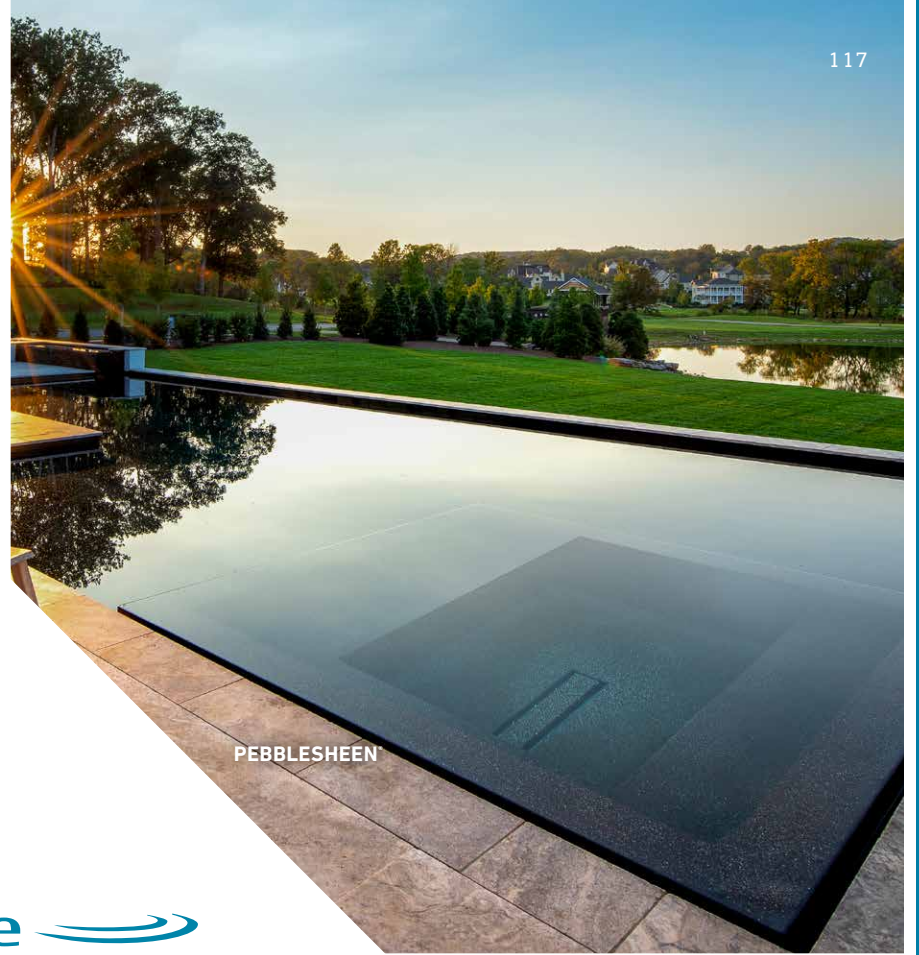

PEBBLESHEEN®