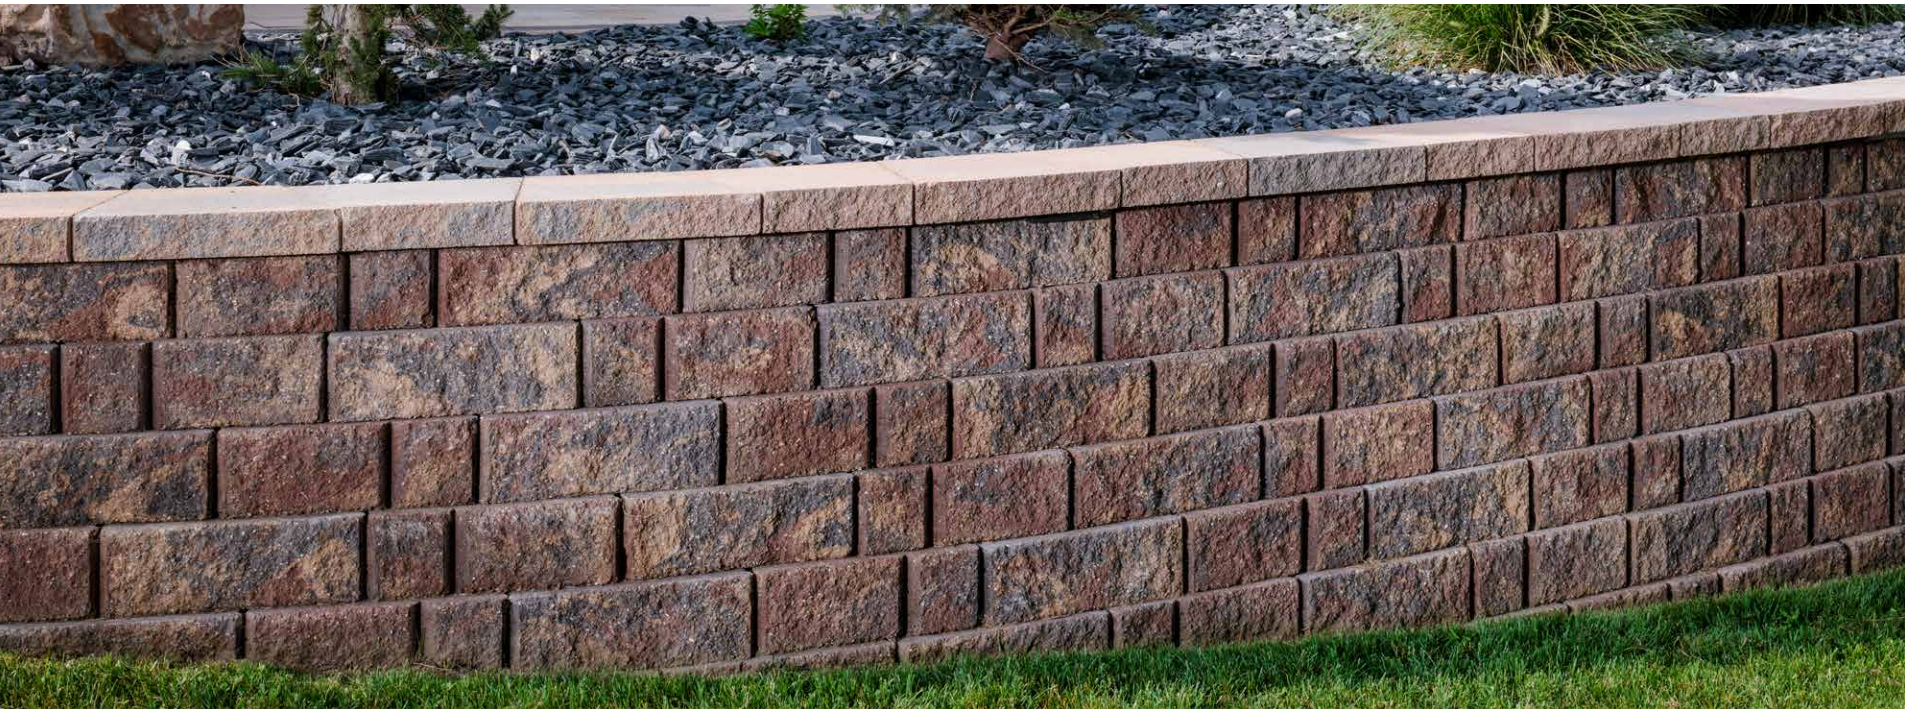

HIGHLAND STONE®

Scan for
product
information

FREESTANDING / RETAINING WALL

COTSWOLD MIST