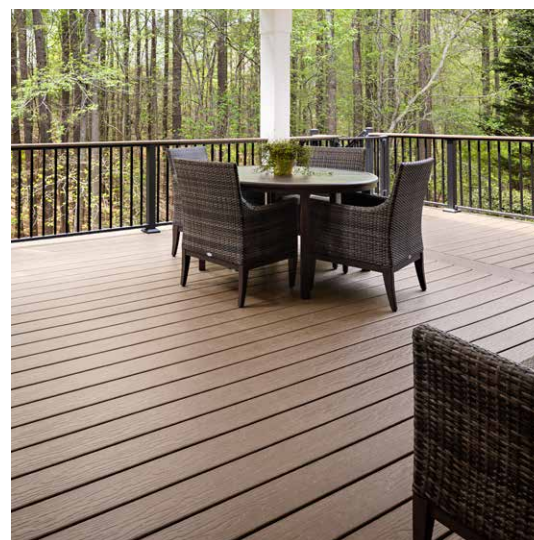

MODERN PILLAR LIGHT | PAGE 112
[Beldgard.com/Lighting](http://Belgard.com/Lighting)

WESTON STONE™ FIRE PIT | PG 100
ELEMENTS™ SMOKE-LESS INSERT | PG 112

BARRETTE OUTDOOR LIVING®
VINYL SPADE PICKET FENCING | PG 115