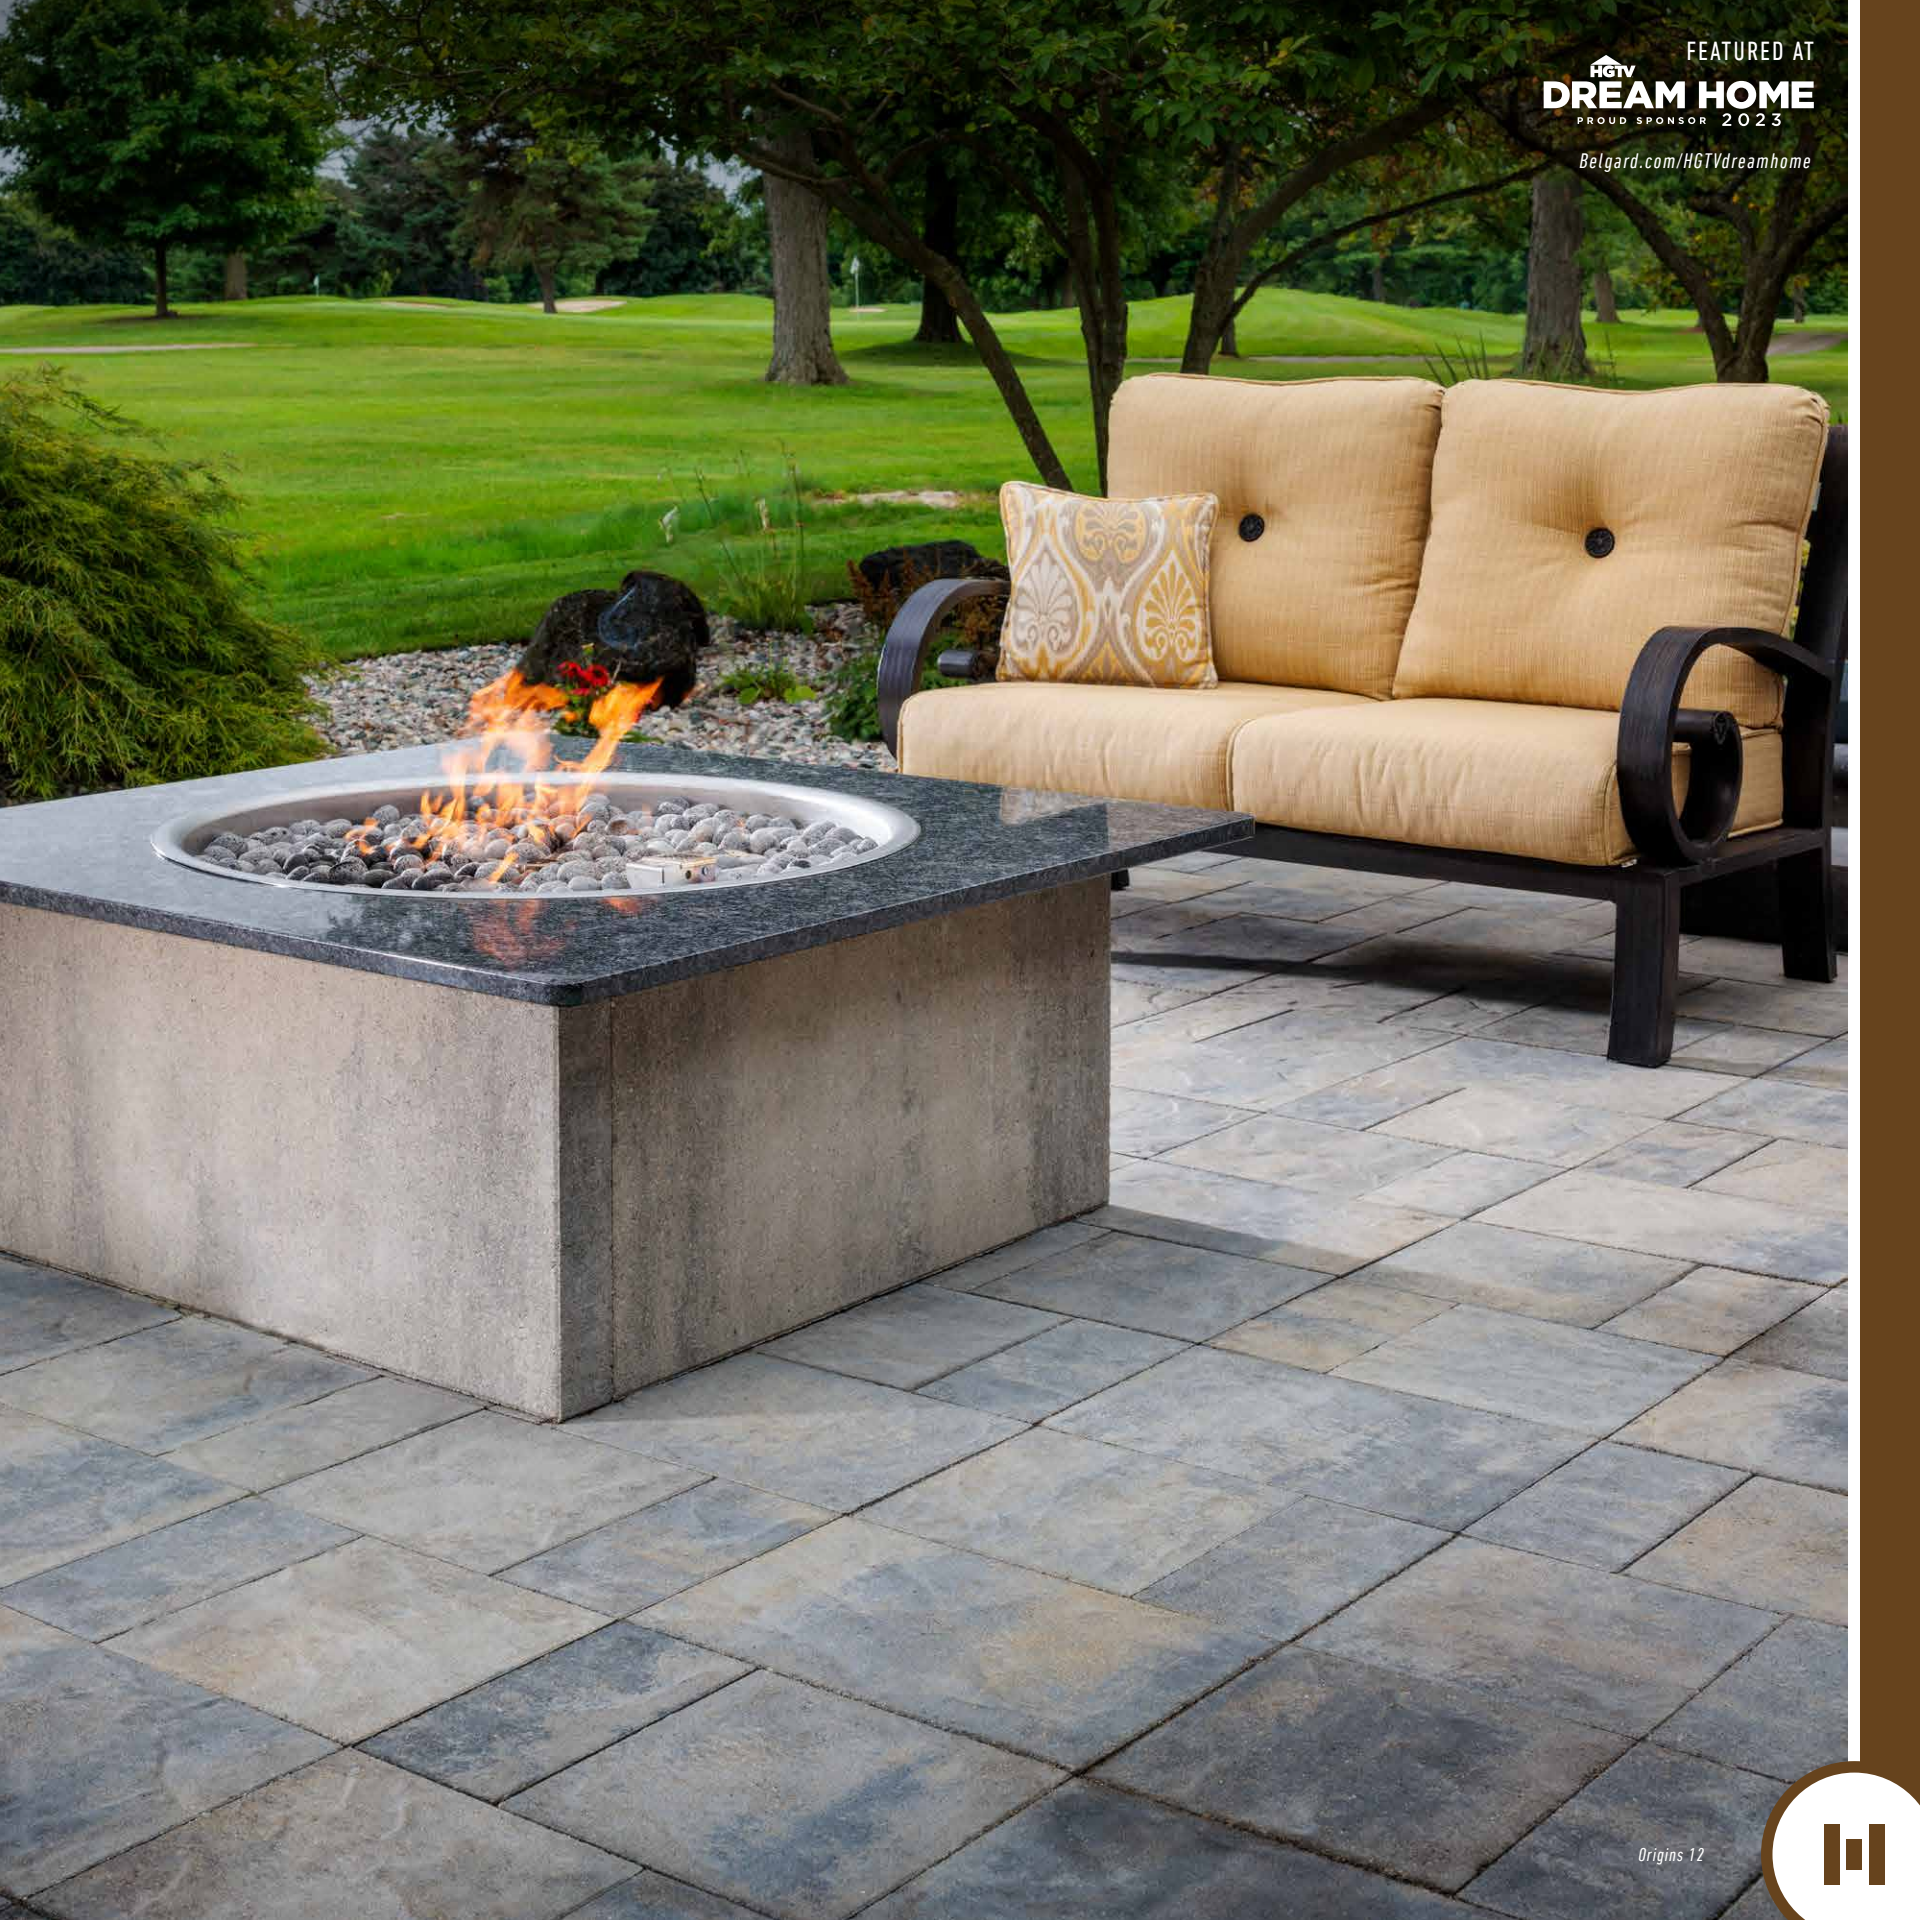

FEATURED AT
HGTV
DREAM HOME
PROUD SPONSOR 2023

Belgard.com/HGTVdreamhome

Origins 12