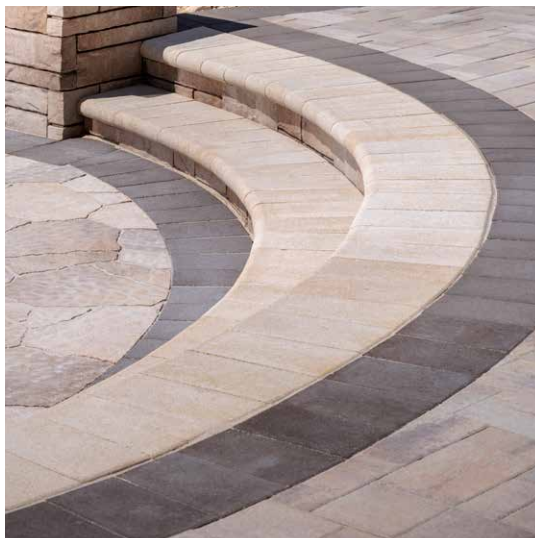

MARINA™ COPING | PG 103