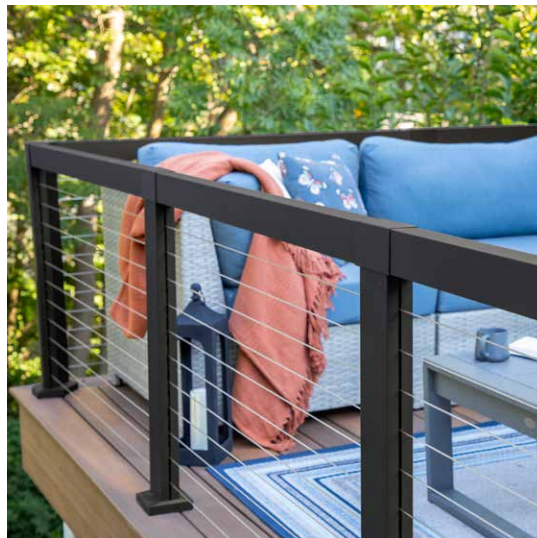

DIAMOND PRO® SMOOTH FACE | PG 68

MODERN PATH LIGHT | PG 112
[Beldgard.com/Lighting](http://Belgard.com/Lighting)

ARTFORMS™ | PG 92
ELEMENTS™ GRILL & DOORS | PG 112

RDI® ELEVATION™ CABLE RAILING | PG 115

MOISTURESHIELD® MERIDIAN™
COMPOSITE DECKING | PG 114