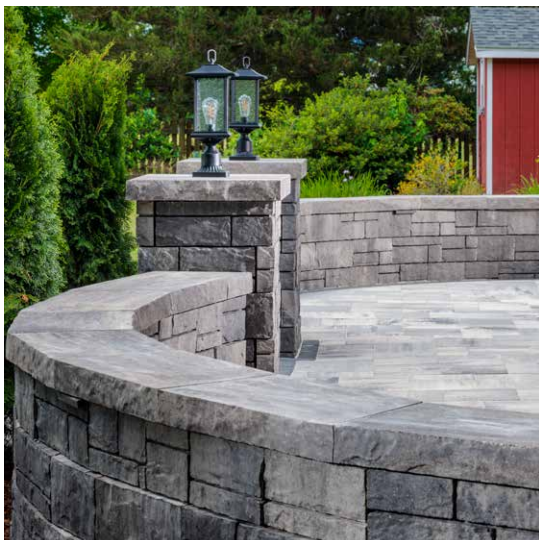

FINISH YOUR SPACE

For a cohesive look, add finishing touches to your space with these products that coordinate with the **Natural Collection**.

ASHLAR TANDEM™ & TANDEM™ CAP | PG 74