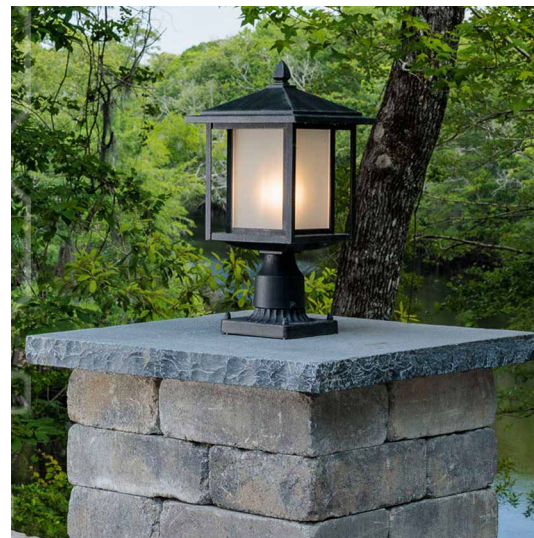

MODERN PILLAR LIGHT | PAGE 112
[Beldgard.com/Lighting](http://Belgard.com/Lighting)

WESTON STONE™ FIRE PIT | PG 100
ELEMENTS™ SMOKE-LESS INSERT | PG 112

BARRETTE OUTDOOR LIVING®
VINYL SPADE PICKET FENCING | PG 115