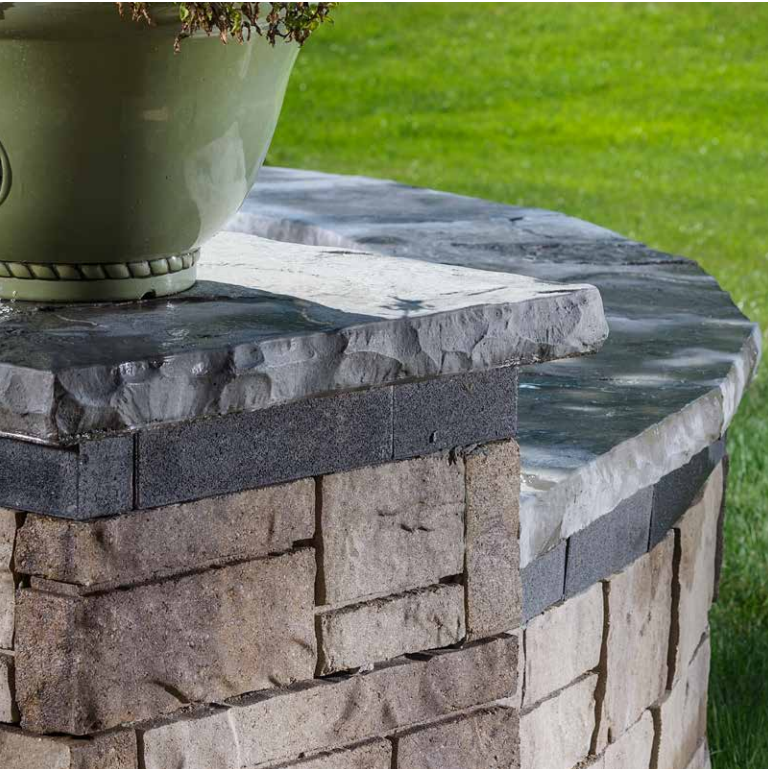

COTSWOLD MIST

GASCONY TAN

ROUND FIRE PIT:

Outside is 55" in diameter
Inside is 39.5" in diameter
Stacks up to 4 rows high
Metal ring insert included in the kit

ESPLANADE

Scan for
product
information

CAPS

LIMESTONE