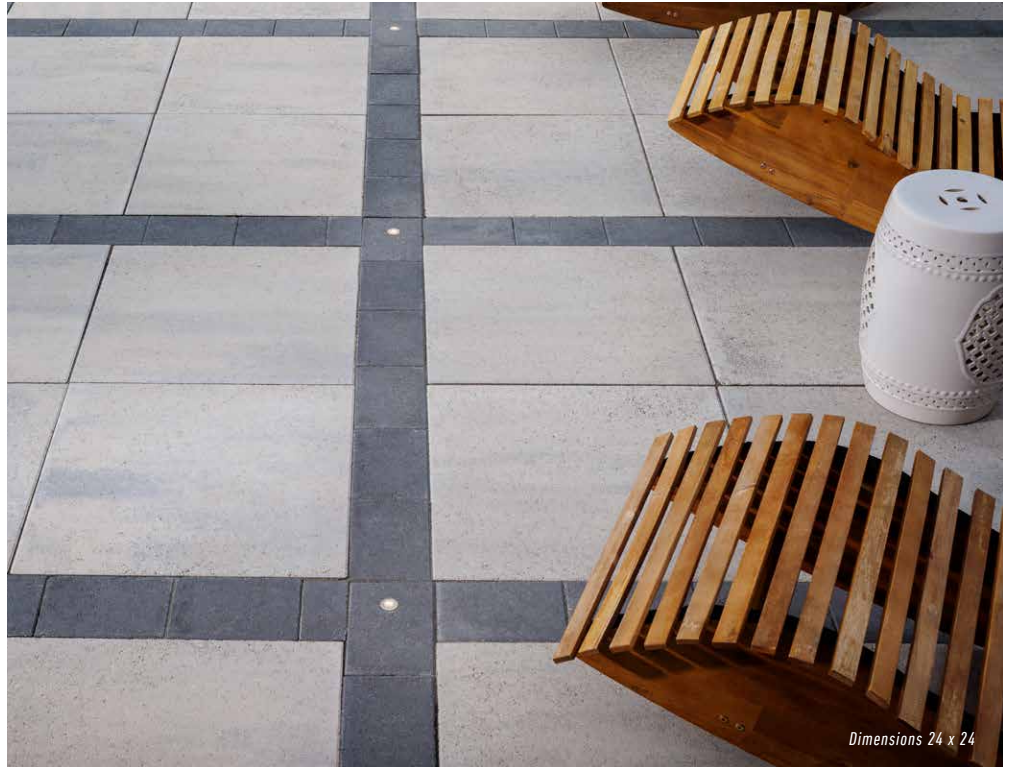

DIMENSIONS™ SLAB

Scan for product information

SLAB / 60MM

Dimensions 12 x 24

Dimensions 24 x 24

 CHESWICK

 FOUNDRY

 LINEN