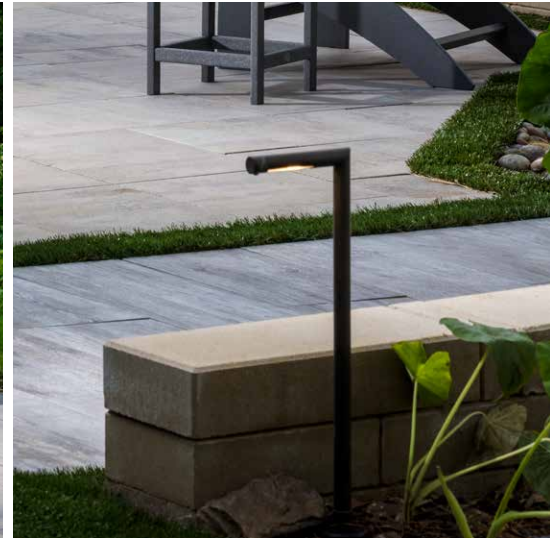

DIAMOND PRO® SMOOTH FACE | PG 68

MODERN PATH LIGHT | PG 112
[Beldgard.com/Lighting](http://Belgard.com/Lighting)

ARTFORMS™ | PG 92
ELEMENTS™ GRILL & DOORS | PG 112

RDI® ELEVATION™ CABLE RAILING | PG 115

MOISTURESHIELD® MERIDIAN™
COMPOSITE DECKING | PG 114