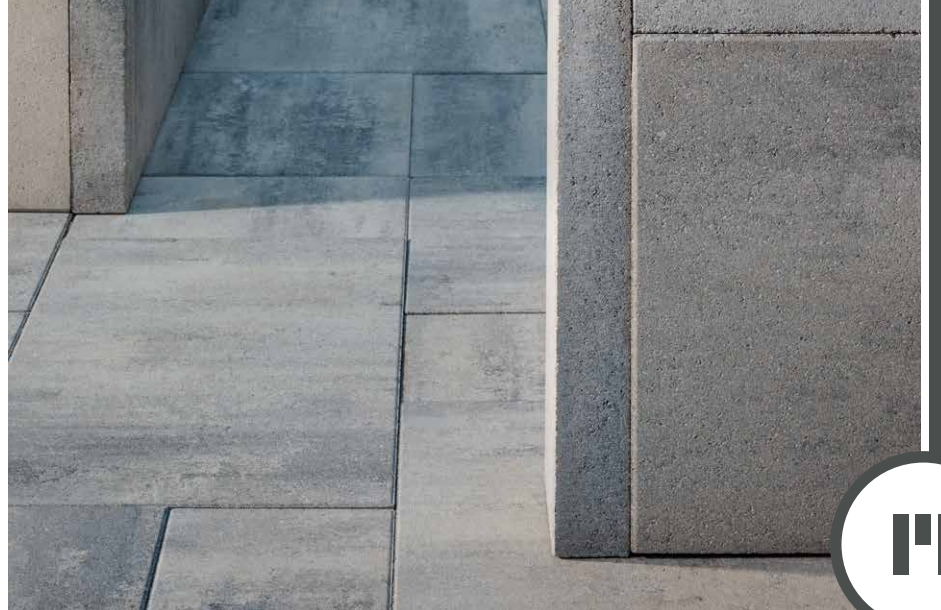

18 x 36

One size per pallet

ROCKLAND BLACK
Only available in 6 x 36

SCANDINA GRAY

SEPIA

design tip

Panels are made in modular sizes to quickly and efficiently construct outdoor kitchens, seating, planters, fire features & more!