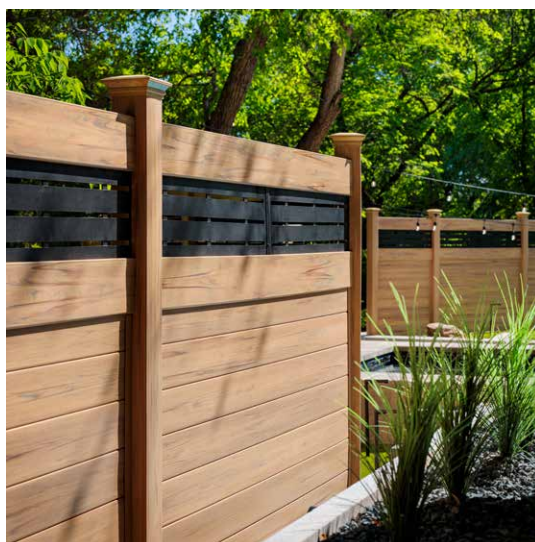

NOBLE PILLAR LIGHT | PG 112
[Beldgard.com/Lighting](http://Belgard.com/Lighting)

PEBBLETEC® POOL FINISHES & FEATURES | PG 116

BARRETTE OUTDOOR LIVING® HORIZONTAL PRIVACY VINYL FENCING WITH DECORATIVE SCREEN PANEL TOP | PG 115