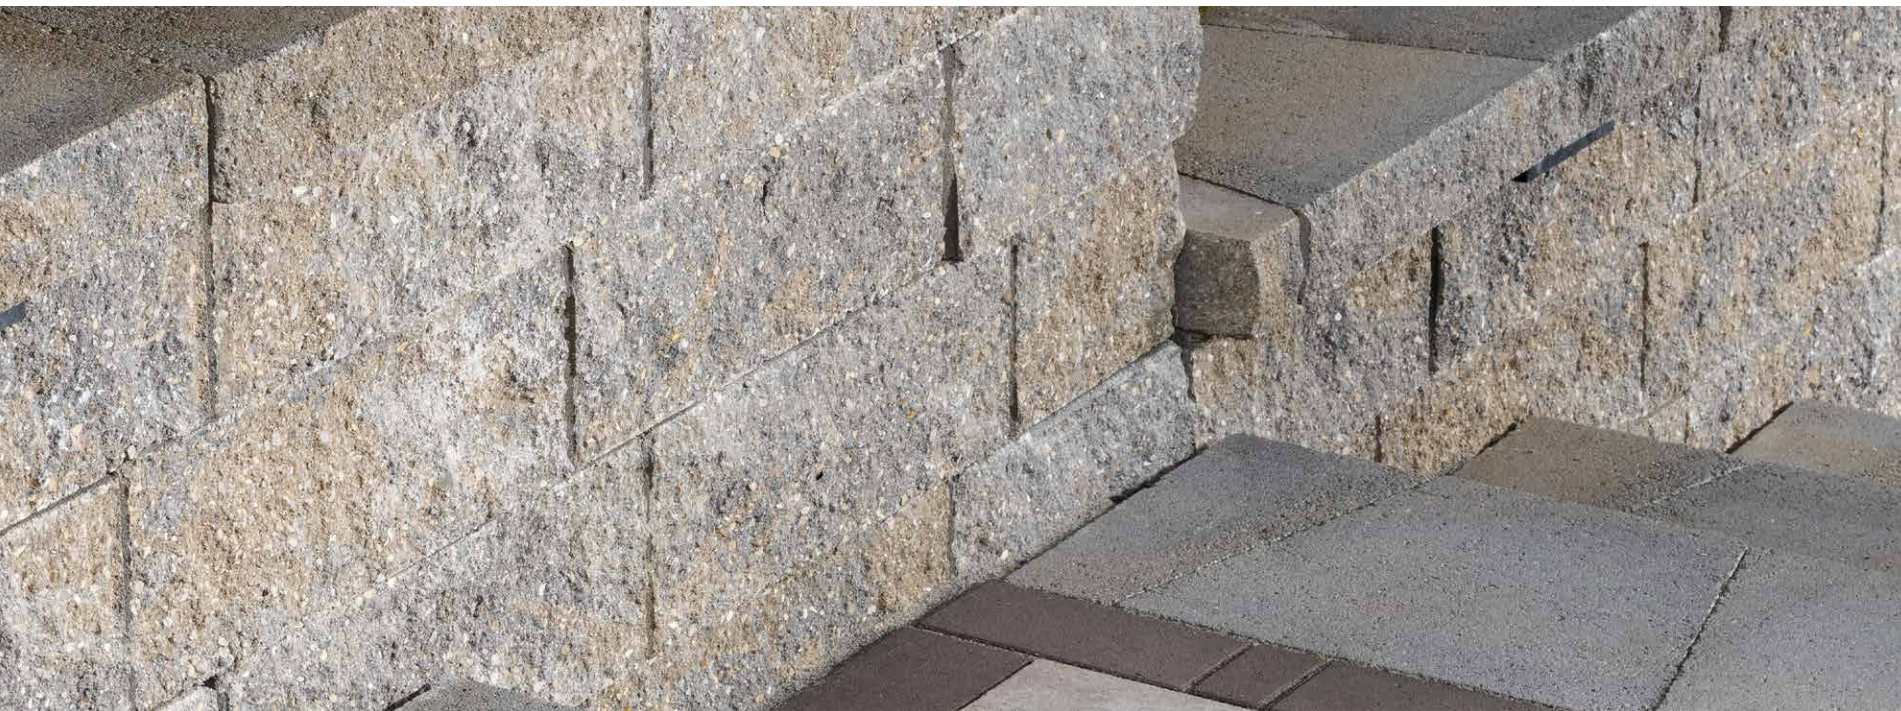

Retaining

3 x 18 x 13

Cap

Corner unit available. Scan product QR code for details.

STERLING®

Scan for
product
information

FREESTANDING / RETAINING WALL / COLUMN

COORDINATING
CAP AVAILABLE