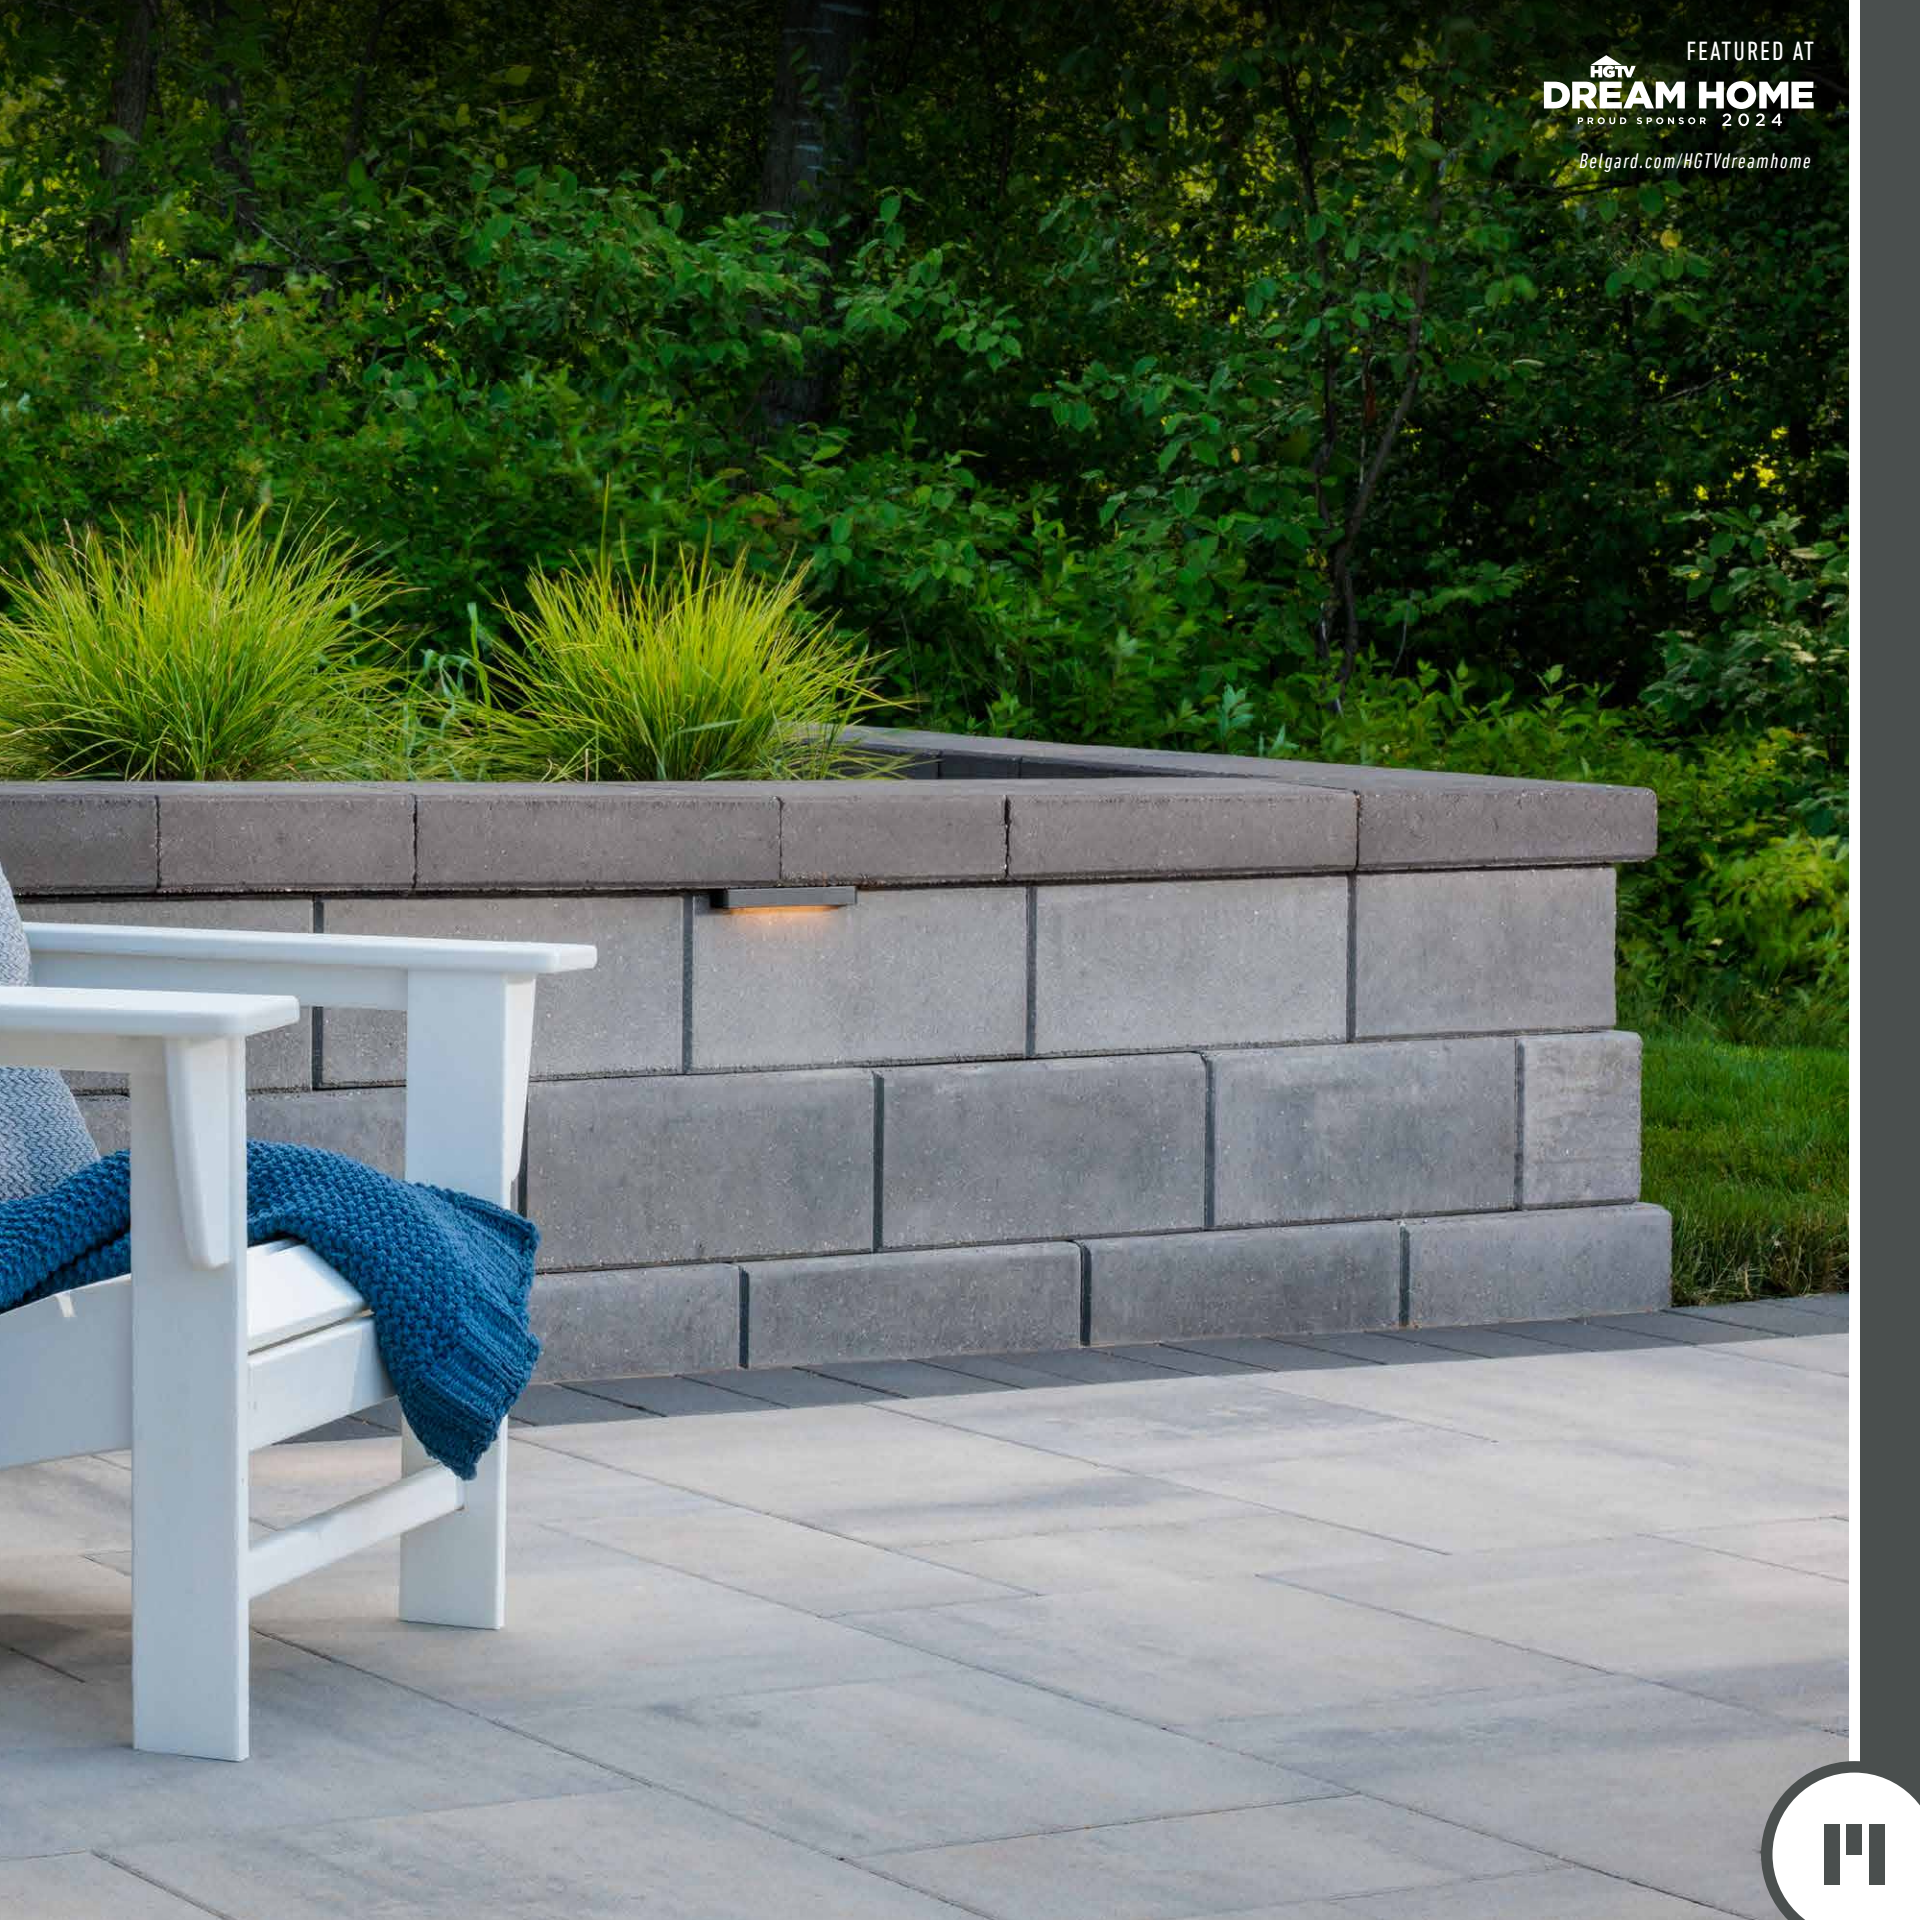

FEATURED AT
HGTV
DREAM HOME
PROUD SPONSOR 2024

[Beldgard.com/HGTVdreamhome](http://Belgard.com/HGTVdreamhome)

EASTON STONE™

Scan for
product
information

FREESTANDING / RETAINING WALL

COTSWOLD MIST

FOSSIL BEIGE